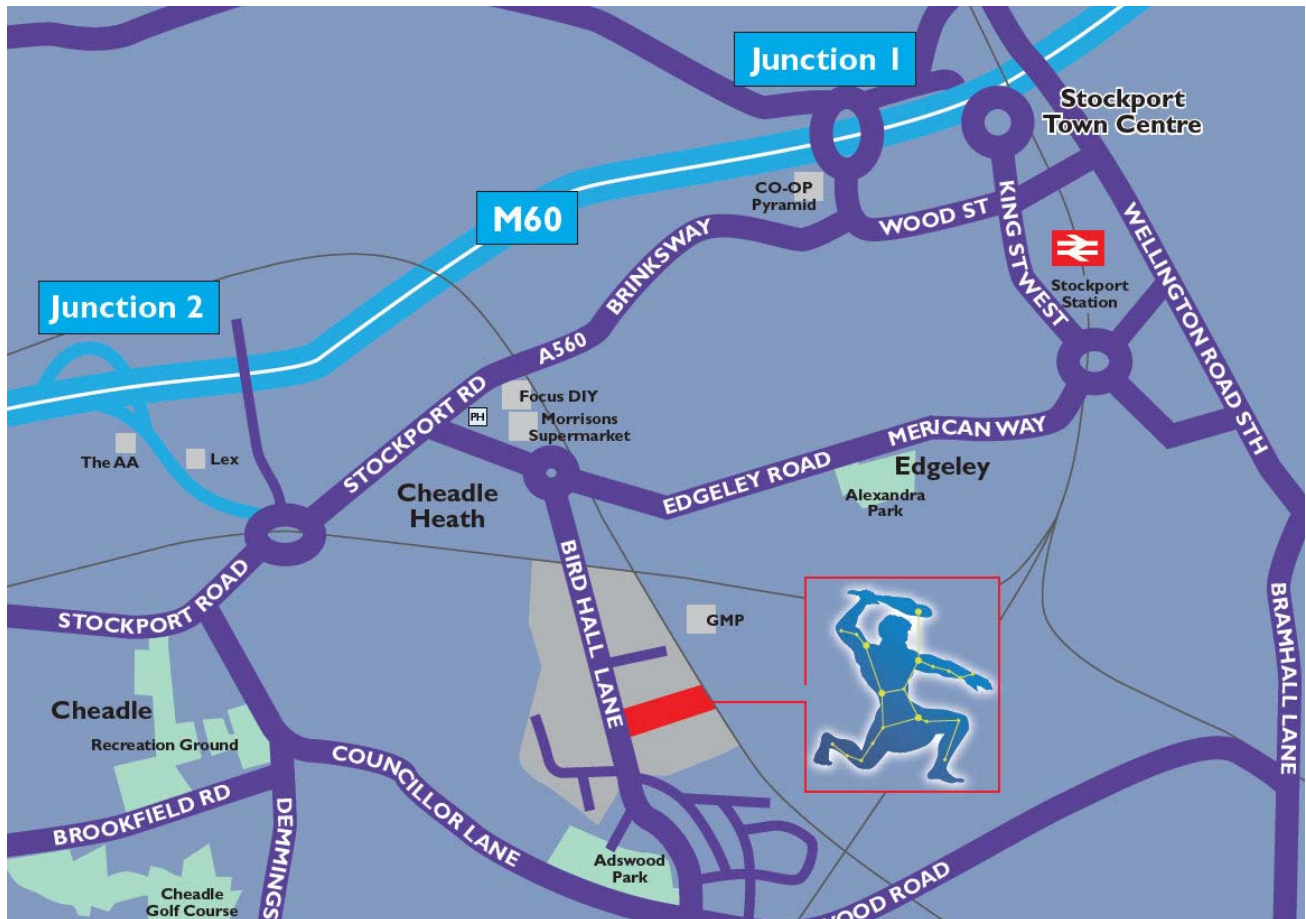

WNS Assistance Manchester Directions

Hercules Office Park is located off Bird Hall Lane. Upon entering Hercules Office Park continue straight to the end of the road. Assistance House is located on the right at the end of Hercules Office Park. The WNS sign is on the front of the building. Visitor parking is located to the rear of the building.