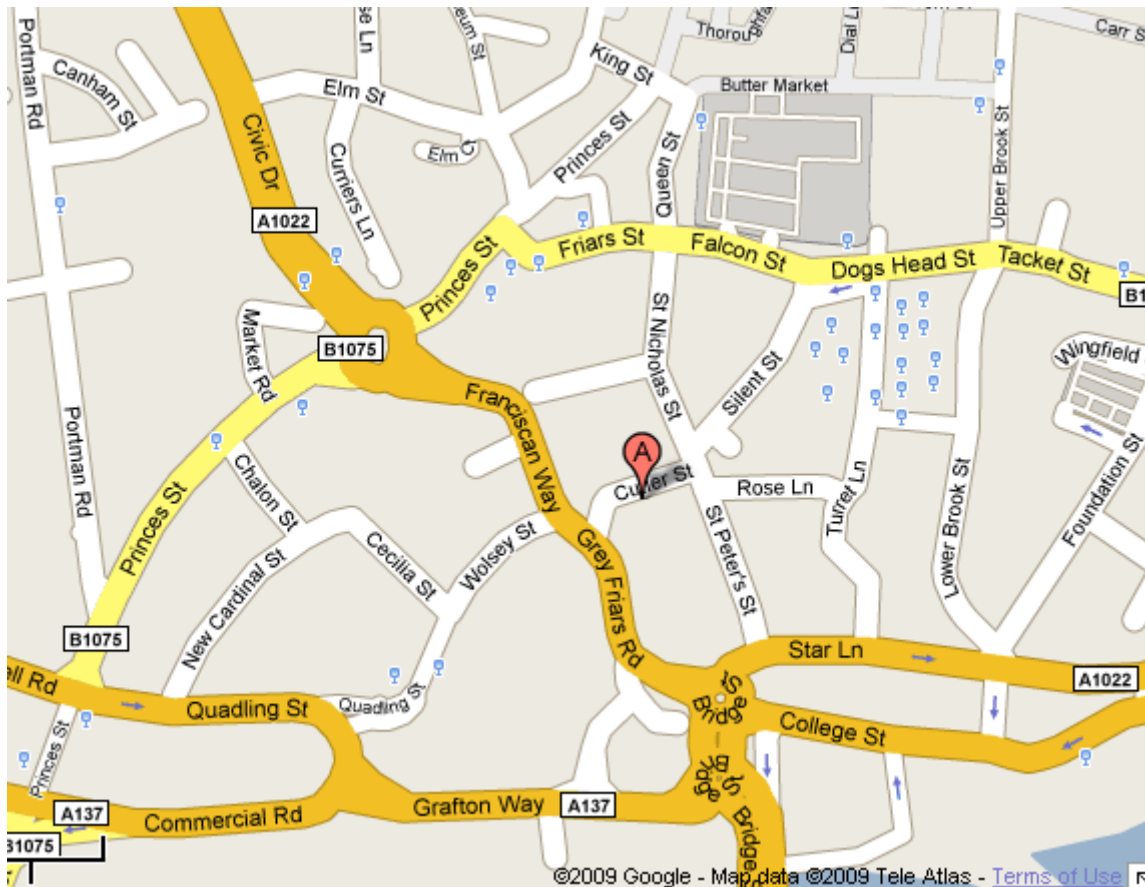

## WNS Assistance Directions

### Directions by Car

- At the A12 / A14 roundabout (Copdock), take the exit signposted Town Centre.
- At the next roundabout, go straight over (with Pizza Hut and the retail park on your left).
- Follow this road over a number of sets of traffic lights for approximately 1.5 miles.
- You will pass the Holiday Inn Hotel and a Sainsbury petrol station on your left.
- Just after the Sainsbury's petrol station go straight over the crossroads junction.
- Continue until you finally reach another roundabout where the Police Station is signposted (with a sculpture in the middle of the roundabout).
- Take the right exit onto the dual carriageway to the next roundabout
- Go straight over onto Franciscan Way.
- You will see a dark glass building on the left - follow the road and St Vincent House is on the left hand side, before the Novotel.
- For car parking take the first exit on your left after the Novotel into St Peters Street.
- Take the first left into Cutler Street where the WNS car park can be found approximately 25 meters down on the left hand side.

## Directions by Train

- As you come out of the main station entrance, cross the road and continue towards the town centre, over the railway bridge with the Station Hotel on your right.
- At the crossroads continue along the pavement with the Post Office on your left.
- Cross the road towards the MacDonalDs and continue up towards the town centre with Cineworld on your left.
- At the traffic lights cross the road and St Vincent House will be straight ahead.